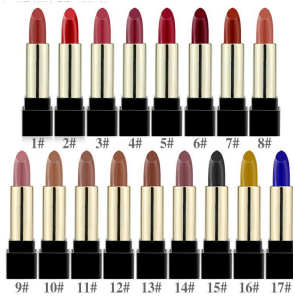

LIP

lipstick

size:7.5*2.2*2.2cm
MOQ:100pcs
17 different shades
Private label:500 pcs
Product unit
weight:0.05kg
square tube